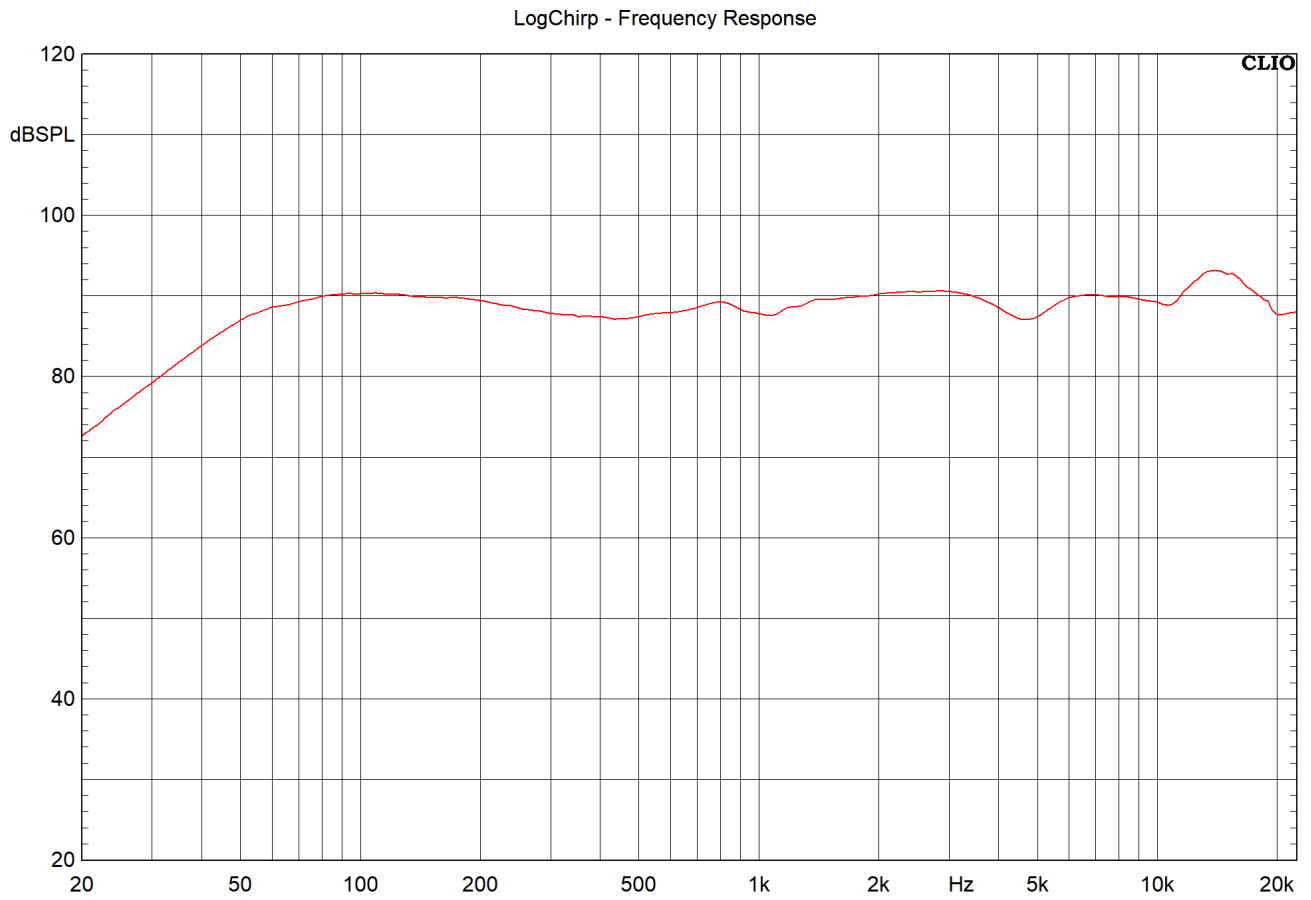

Datasheet

Install Speaker 7 Passive

Part No: 100497

About the product

The Install Speaker 7 Passive impresses with its even and wide sound radiation pattern, which means no matter where you are in the room, the sound is everywhere, exceptionally balanced and clear. It's been designed specifically for use with the Loxone Audioserver and is, therefore, the perfect addition to a Loxone system.

Technical data

Type	2-Way
Rated power	40W
Maximum power	80W
Frequency range	50Hz...28kHz
Crossover frequency	2,1kHz
Nominal impedance	8 Ohm
Sensitivity	88dB
Ambient temperature	-30...70°C /-22...158°F
Humidity	max. 95% r.H. (non condensing)
Tweeter Ø	28mm / 1,1"
Tweeter type	Dome tweeter
Tweeter dome material	Silk
Woofer Ø	178 mm / 7"
Woofer cone material	Carbon filled Polypropylene
Safety rating	 The safety rating section contains two icons. The first icon shows a speaker with three water droplets falling from it, labeled 'IP53'. The second icon shows a speaker with three water droplets falling from it, labeled 'IP54'.

Frequency response

Connection diagram

Weight & dimensions

Product dimensions	232.2mm x 95.1mm / 9.14" x 3.74"
Cut out size	203mm / 8"
Installation depth	93mm / 3.66"
Max. panel thickness	36mm / 1.41"
Color front grille	RAL 9003 (signal white)
Weight	1.98kg
Drawing	<p>The drawing shows a side view of the device with dimensions: 232.2mm width, 95.1mm height, and 93mm depth.</p>