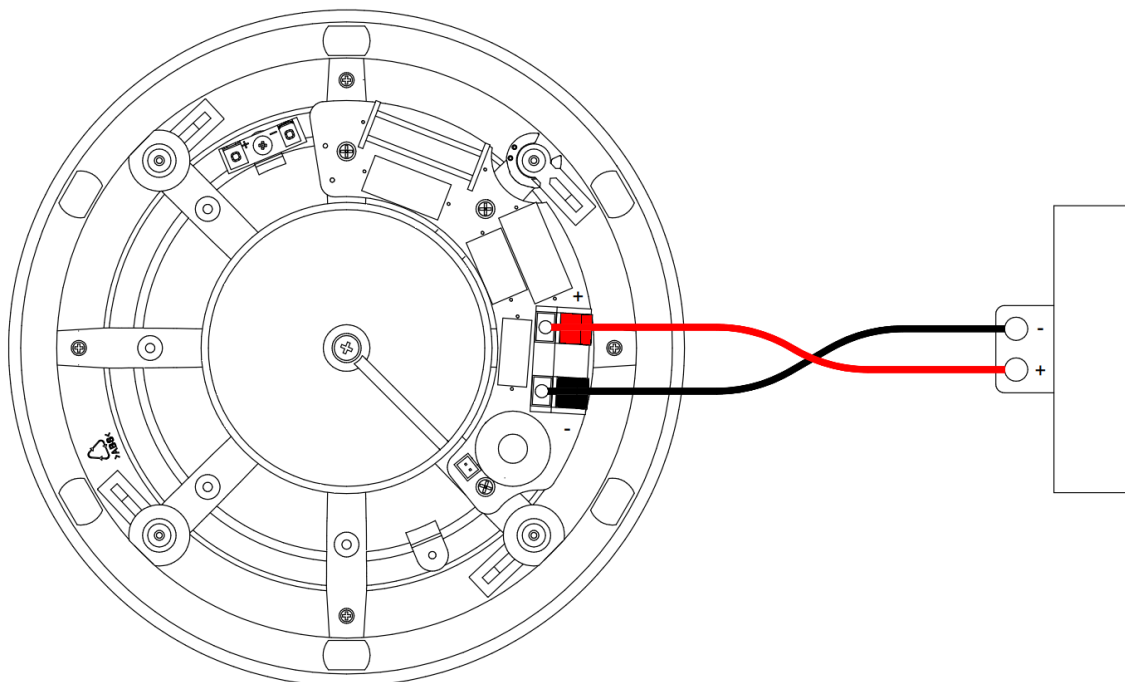

- Coaxial system ensures an extremely even and wide sound radiation pattern
 - Single-frame construction ensures a very compact design with minimal acoustically disturbing edges and depressions
 - Frequency range: 50Hz ... 28kHz
 - Suitable for indoor & protected outdoor use
 - Nominal impedance: 8 Ohm
 - Rated power: 40W
 - Maximum power: 80W
 - Product dimensions: 232.2 x 95.1mm
 - Cut out size: 203mm
 - Installation depth: 93mm
 - Works with these back boxes: Loxone Speaker Back Box & Loxone Speaker Back Box For Acoustic Ceilings
 - Protection class:
-
- Humidity: max. 95% r.H. (non-condensing)
 - Cover can be painted

Technical data

Type	2-Way
Rated power	40W
Maximum power	80W
Frequency range	50Hz...28kHz
Crossover frequency	2,1kHz
Nominal impedance	8 Ohm
Sensitivity	88dB
Ambient temperature	-30...70°C /-22...158°F
Humidity	max. 95% r.H. (non condensing)
Tweeter Ø	28mm / 1,1"
Tweeter type	Dome tweeter
Tweeter dome material	Silk
Woofer Ø	178 mm / 7"
Woofer cone material	Carbon filled Polypropylene
Safety rating	 The safety rating section contains two icons. The first icon shows a speaker with three water droplets falling from it, labeled 'IP53'. The second icon shows a speaker with three water droplets falling from it, labeled 'IP54'.

Frequency response

Connection diagram

Weight & dimensions

Product dimensions	232.2mm x 95.1mm / 9.14" x 3.74"
Cut out size	203mm / 8"
Installation depth	93mm / 3.66"
Max. panel thickness	36mm / 1.41"
Color front grille	RAL 9003 (signal white)
Weight	1.98kg
Drawing	<p>The drawing shows a side view of the device with dimensions: 232.2mm width, 95.1mm height, and 93mm depth.</p>