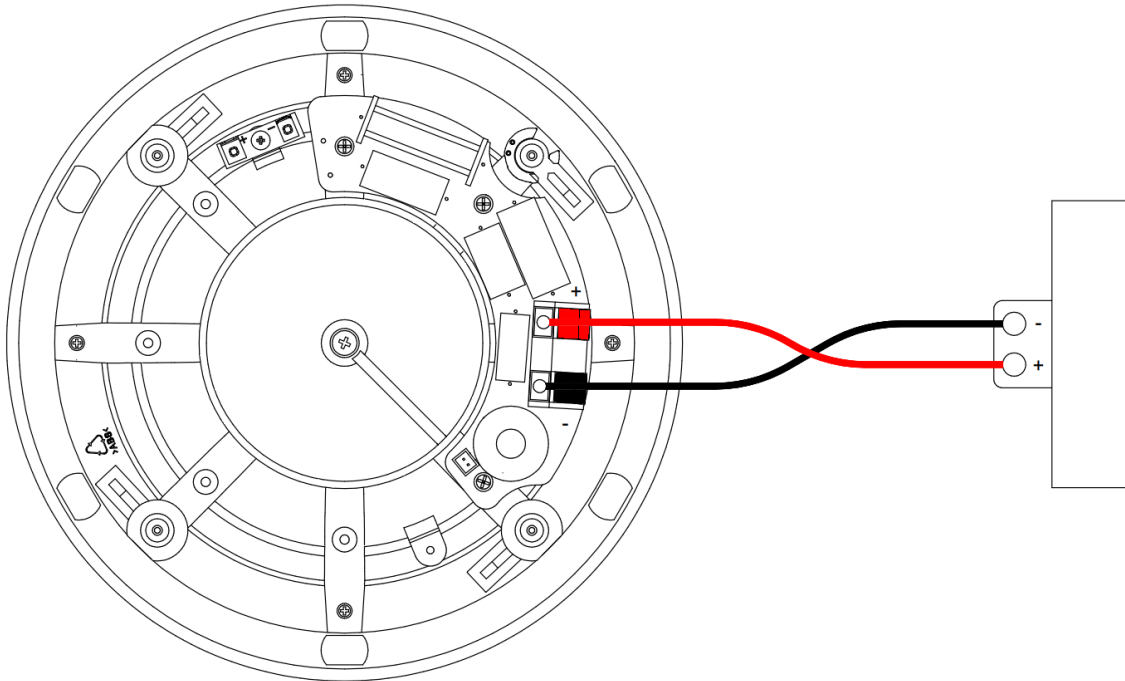

Anschlussplan

Gewicht & Abmessungen

Produktmaße	232.2mm x 95.1mm / 9.14" x 3.74"
Einbaudurchmesser	203mm / 8"
Einbautiefe	93mm / 3.66"
Max. Plattenstärke für Einbau	36mm / 1.41"
Farbe Frontblende	RAL 9003 (signalweiß)
Gewicht	1.98kg
Maßzeichnung