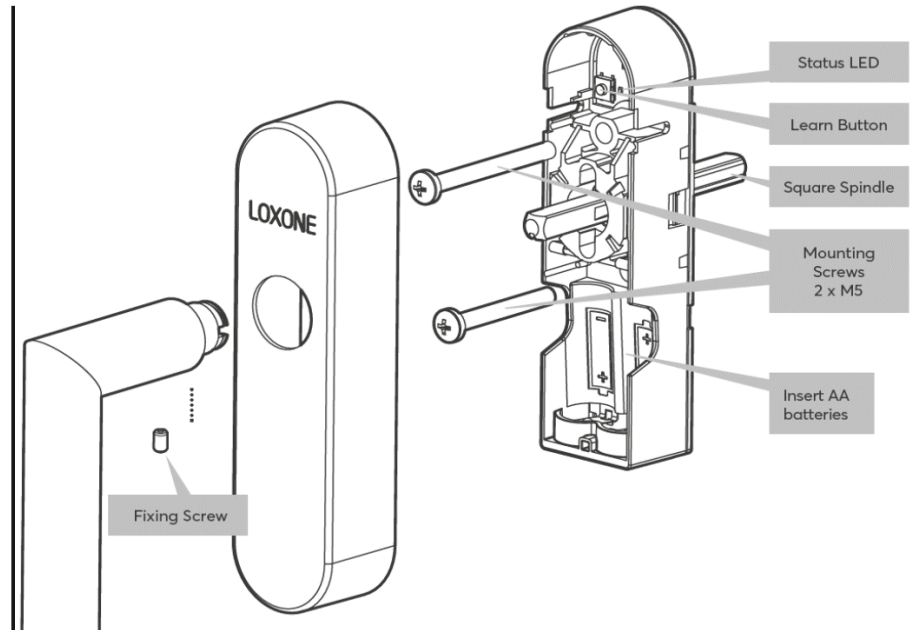

### About the product

The LOXONE Window Handle Air uses the **three positions** of the handle to detect whether a window is open, closed or tilted. In addition, an internal sensor detects **vibrations** and can thus warn against **forced opening**.

### Spindle to screw ratio

Spindle length	32/37mm, 43mm
Screw length	40 & 50mm, 50 & 60mm
Square spindle	7mm

## Connection Diagram

Connection Diagram

## Weight & Dimensions

Net weight	218 g
Total weight	360 g
Product dimensions	144.6x36.3x26.7mm / 5.69x1.43x1.05" (LxWxH)
Product dimensions drawing	 <p>The drawing includes three views: a front view showing the 'LOXONE' logo and a width of 36.3 mm; a side view showing a height of 144.6 mm; and a detailed view of the mounting and connection points with dimensions: 26.70 mm, 55.60 mm, 55.92 mm, 43.00 mm, 21.50 mm, 129.50 mm, 61.30 mm, 71.80 mm, and a diameter of <math>\varnothing 21.00</math>. A dimension is labeled 'variabel'.</p>