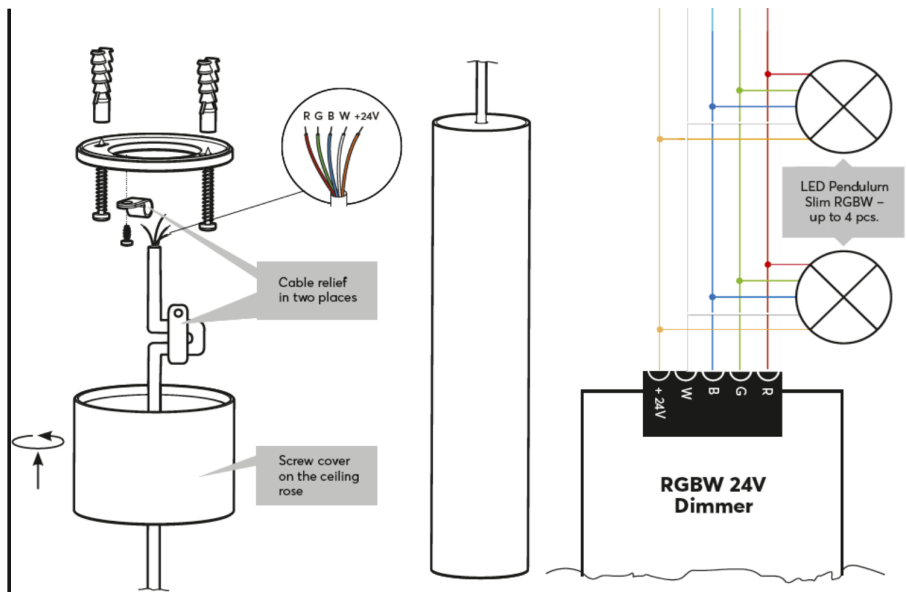

Ambient Conditions

Temperature	-40 ... 55°C / -40 ... 131°F
Humidity	max. 95 % RH (non-condensing)

Connections

Wire cross-section	Connection Cable: 0.75mm ² / AWG18 Connection Terminals: 0.14 ... 4mm ² / AWG24 ... 12
Stripping length	Connection Cable: 5mm / 0.2" Connection Terminals: 11mm / 0.43"
Temperature resistance	Connection Cable: max. 70°C / 158°F Connection Terminals: max. 85°C / 185°F

Connection Diagram

Connection Diagram

Light Properties

Colour temperature	typ. 3000k (warm white)
Luminous flux	typ. 975lm (warm white)
Colour rendering index (CRI)	min. 80, typ. 83
Beam angle	RGB: 120° WW: 38°
Unified glare rating (UGR)	<19