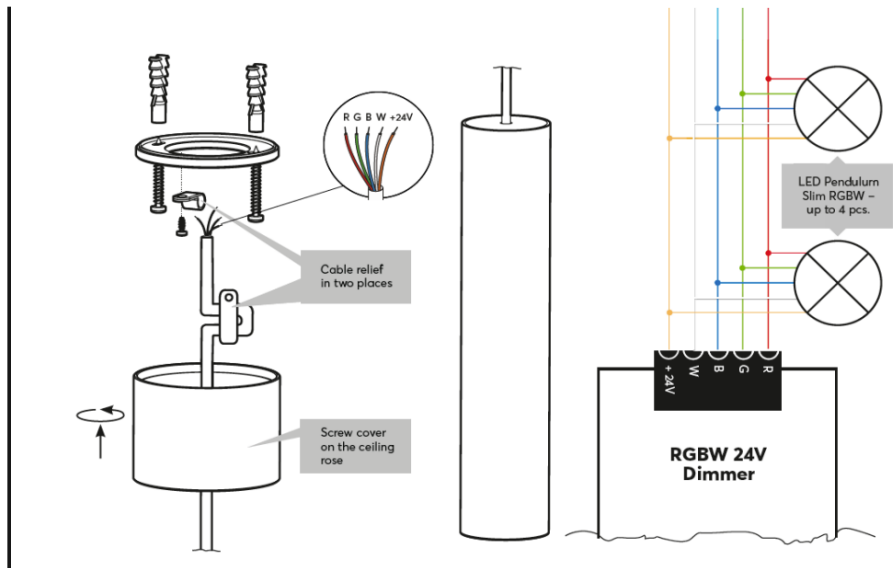

Ambient Conditions

Temperature	-40 ... 55°C / -40 ... 131°F
Humidity	max. 95 % RH (non-condensing)

Connections

Wire cross-section	Connection Cable: 0.75mm ² / AWG18 Connection Terminals: 0.14 ... 4mm ² / AWG24 ... 12
Stripping length	Connection Cable: 5mm / 0.2" Connection Terminals: 11mm / 0.43"
Temperature resistance	Connection Cable: max. 70°C / 158°F Connection Terminals: max. 85°C / 185°F

Connection Diagram

Connection Diagram

Light Properties

Colour temperature	typ. 3000k (warm white)
Luminous flux	typ. 975lm (warm white)
Colour rendering index (CRI)	min. 80, typ. 83
Beam angle	RGB: 120° WW: 38°
Unified glare rating (UGR)	<19