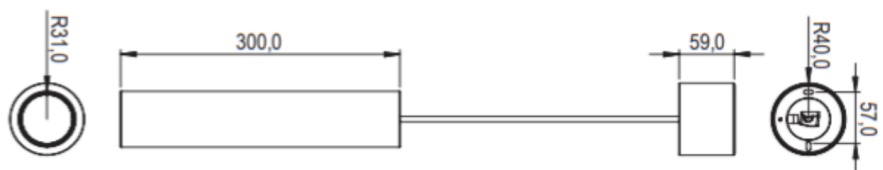

Connection Diagram

Connection Diagram

Light Properties

Colour temperature	typ. 3000k (warm white)
Luminous flux	typ. 975lm (warm white)
Colour rendering index (CRI)	min. 80, typ. 83
Beam angle	RGB: 120° WW: 38°
Unified glare rating (UGR)	<19

Net weight	835g
Total weight	1150g
Product dimensions	Luminaire: 300x60mm / 11.81x2.36 (LxD) Baldachin: 60x80mm / 2.36x3.15 (LxD)

Product dimensions drawing

Pack size	394x253x83mm / 15.51x9.96x3.27" (LxWxH)
-----------	---