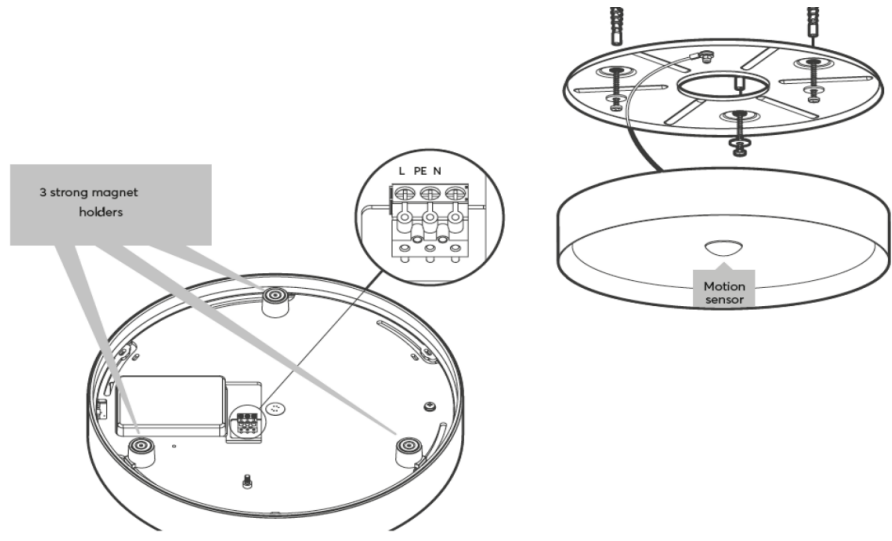

## Anschlussklemmen

Leiterquerschnitt	0,75 ... 2,5mm <sup>2</sup> / AWG18 ... 13
Abisolierlänge	5 mm / 0,2"

## Anschlussplan

Anschlussplan

## Gewicht & Abmessungen

Nettogewicht	2600g
Bruttogewicht	2800g
Produktmaße	D: 297mm / 11,69" H: 52mm / 2,05"
Produktmaßzeichnung	 <p>The technical drawing shows three views of a circular device. On the left is a top view of the outer ring with a diameter of 297mm. In the middle is a side view showing a height of 52mm and a width of 49mm. On the right is a detailed top view of the inner assembly with a diameter of 206mm. This view shows four mounting tabs spaced at 120-degree intervals. Dimensions include a central hole diameter of 12mm, a distance of 51.5mm from the center to the inner edge of the tabs, and a distance of 103mm from the center to the outer edge of the tabs. A dimension of 178mm is also shown for the distance from the center to the outer edge of the ring.</p>
Packmaß	355x355x55mm / 13,98x13,98x2,17" (LxBxH)