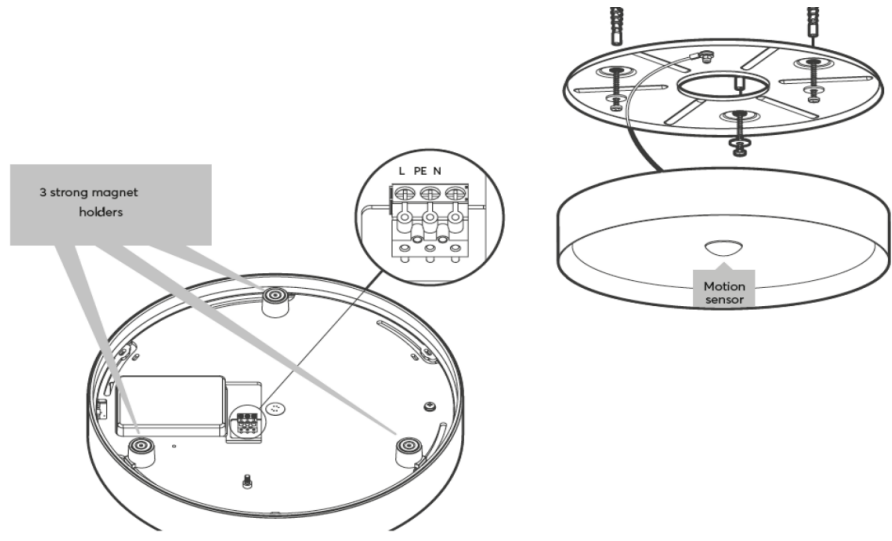

## Connection Terminals

Wire cross-section	0.75 ... 2.5mm <sup>2</sup> / AWG18 ... 13
Stripping length	5 mm / 0.2"

## Connection Diagram

Connection Diagram