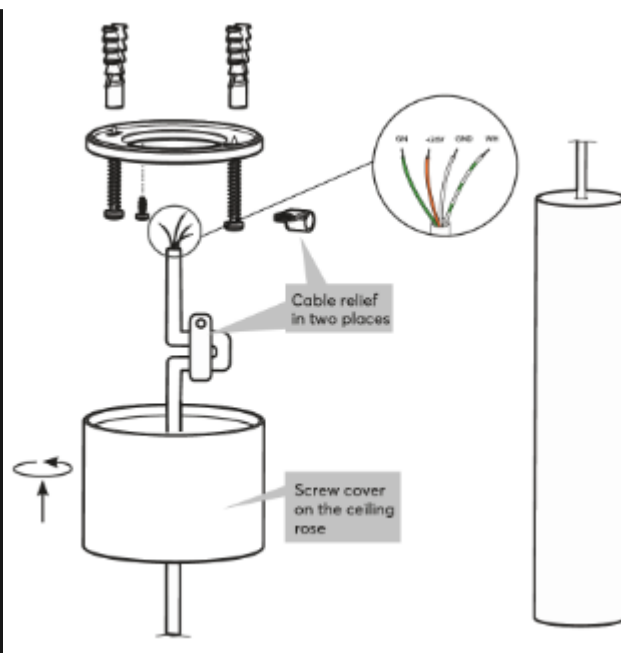

Ambient Conditions

Temperature	-40 ... 55 °C / -40 ... 131 °F
Humidity	max. 95 % RH (non-condensing)

Interfaces

LOXONE Tree

Connection with Miniserver / Tree Extension

Connections

Wire cross-section	0.75 ... 2.5mm ² / AWG18 ... 13	0.14 ... 4mm ² / AWG24 ... 12
Stripping length	11 mm / 0.43"	11 mm / 0.43"
Temperature resistance	max. 70°C / 158°F	max. 85°C / 185°F

Connection Diagram

Connection Diagram

Light Properties

Colour temperature	typ. 3000k (warm white)
Luminous flux	typ. 900lm (warm white)
Colour rendering index (CRI)	min. 90, (R9 min. 50)
Beam angle	RGB: 120° WW: 38°
Unified glare rating (UGR)	<19

Product Characteristics

Colours	White: RAL 9003
Material	Steel and Plastic
Finish	Matte
Max. drop from ceiling to lower edge of pendant	2m

Weight & Dimensions

Net weight	835g
Total weight	1150g
Product dimensions	Luminaire: 300x60mm / 11.81x2.36 (LxD) Baldachin: 60x80mm / 2.36x3.15 (LxD)
Product dimensions drawing	
Pack size	394x253x83mm / 15.51x9.96x3.27" (LxWxH)