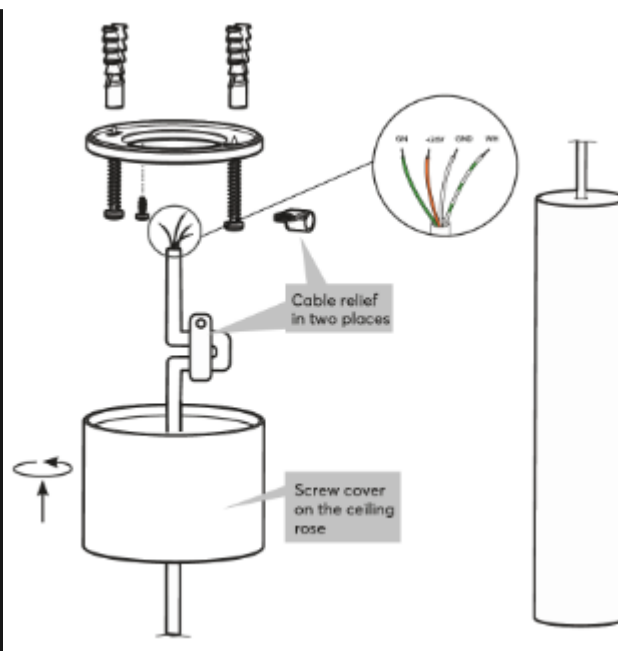

Ambient Conditions

Temperature	-40 ... 55 °C / -40 ... 131 °F
Humidity	max. 95 % RH (non-condensing)

Interfaces

LOXONE Tree

Connection with Miniserver / Tree Extension

Connections

Wire cross-section	0.75 ... 2.5mm ² / AWG18 ... 13	0.14 ... 4mm ² / AWG24 ... 12
Stripping length	11 mm / 0.43"	11 mm / 0.43"
Temperature resistance	max. 70°C / 158°F	max. 85°C / 185°F

Connection Diagram

Connection Diagram

Light Properties

Colour temperature	typ. 3000k (warm white)
Luminous flux	typ. 900lm (warm white)
Colour rendering index (CRI)	min. 90, (R9 min. 50)
Beam angle	RGB: 120° WW: 38°
Unified glare rating (UGR)	<19