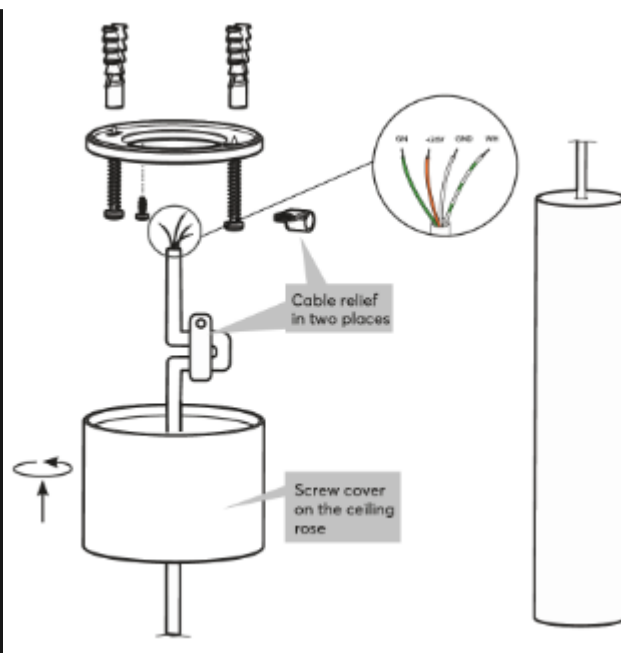

## Interfaces

LOXONE Tree

Connection with Miniserver / Tree Extension

## Connections

Wire cross-section	0.75 ... 2.5mm <sup>2</sup> / AWG18 ... 13	0.14 ... 4mm <sup>2</sup> / AWG24 ... 12
Stripping length	11 mm / 0.43"	11 mm / 0.43"
Temperature resistance	max. 70°C / 158°F	max. 85°C / 185°F

## Connection Diagram

Connection Diagram