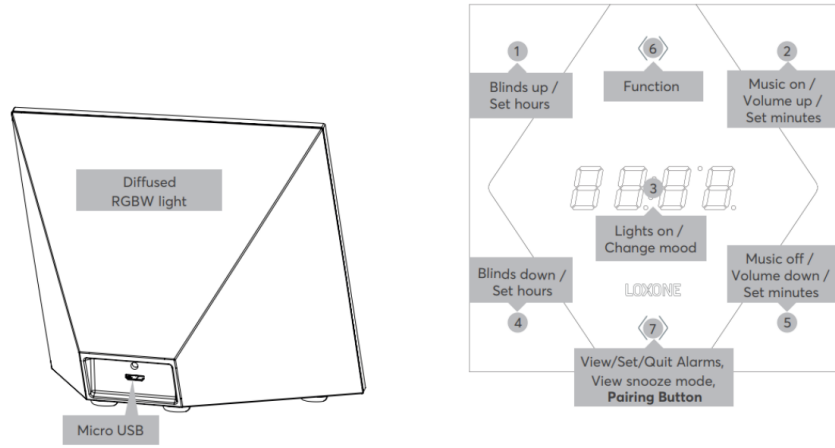

Operating Elements

Click feedback | Yes

Connection Diagram

Connection Diagram