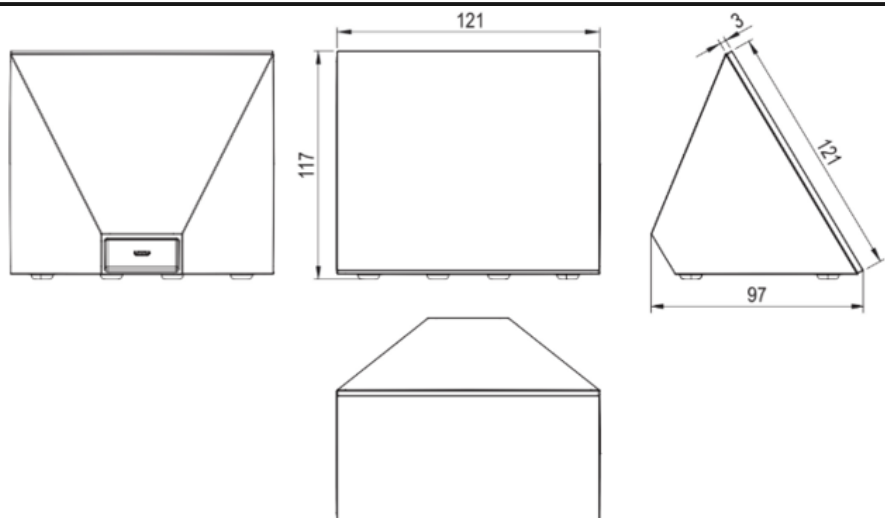

Net weight | 395 g

Total weight | 667 g

Product dimensions | 120 x 120 x 75 mm / 4.72 x 4.72 x 2.95" (L x W x H)

Product dimensions drawing

Pack size | 190 x 215 x 91 mm / 7.48 x 8.46 x 3.58" (L x W x H)

Certifications & Standards