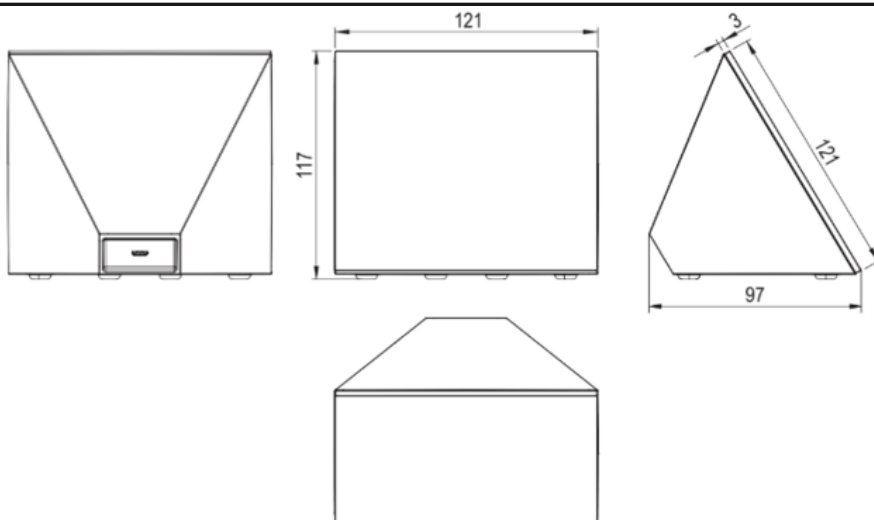

Net weight | 395 g

Total weight | 667 g

Product dimensions | 120 x 120 x 75 mm / 4.72 x 4.72 x 2.95" (L x W x H)

Product dimensions drawing

Pack size | 190 x 215 x 91 mm / 7.48 x 8.46 x 3.58" (L x W x H)

Certifications & Standards