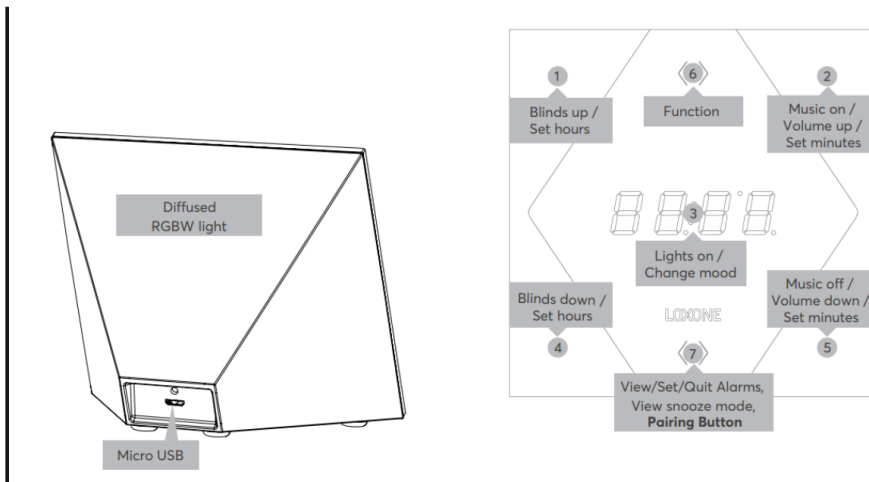

Operating Elements

Click feedback | Yes

Connection Diagram

Connection Diagram

Product Characteristics

Colours | White: RAL9003
Gold: approx. RAL1036

Finish | Matte

Weight & Dimensions

Net weight | 395 g

Total weight | 667 g

Product dimensions | 120 x 120 x 75 mm / 4.72 x 4.72 x 2.95" (L x W x H)

Product dimensions drawing