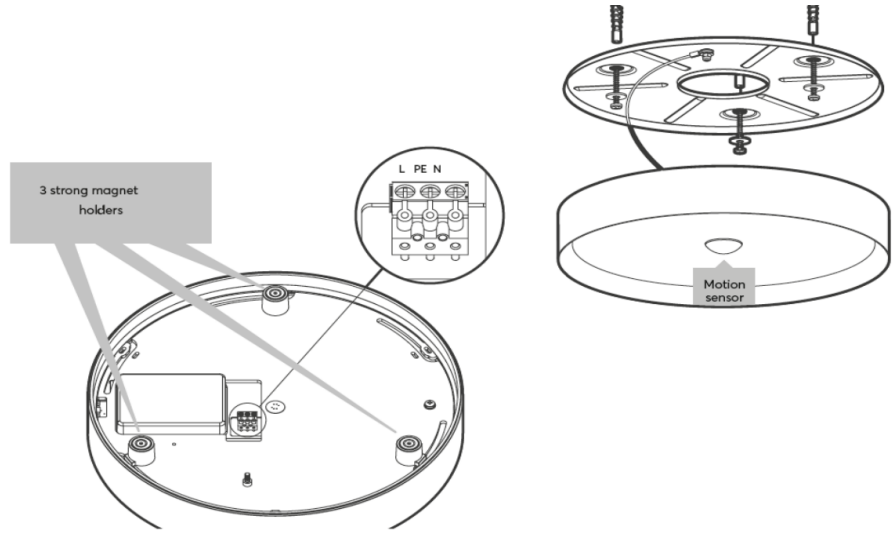

## Connection Terminals

Wire cross-section	0.75 ... 2.5mm <sup>2</sup> / AWG18 ... 13
Stripping length	5 mm / 0.2"

## Connection Diagram

Connection Diagram