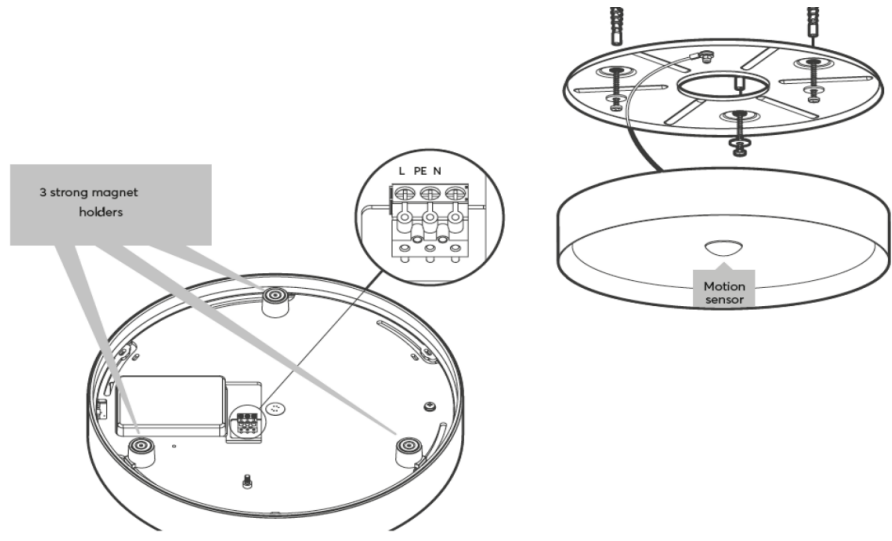

## Anschlussklemmen

Leiterquerschnitt	0,75 ... 2,5mm <sup>2</sup> / AWG18 ... 13
Abisolierlänge	5 mm / 0,2"

## Anschlussplan

Anschlussplan

## Gewicht & Abmessungen

Nettogewicht	2600g
Bruttogewicht	2800g
Produktmaße	D: 297mm / 11,69" H: 52mm / 2,05"
Produktmaßzeichnung	 The technical drawing shows three views of a circular device. On the left is a top view showing a diameter of 297mm. In the middle is a side view showing a height of 52mm and a mounting hole diameter of 49mm. On the right is a detailed top view showing a central hub with four mounting tabs. The outer diameter is 297mm. The distance between the centers of the mounting tabs is 120 degrees. The distance from the center to the center of a mounting tab is 103mm. The distance from the center to the edge of a mounting tab is 51.5mm. The diameter of the mounting holes is 12mm. The diameter of the central hub is 206mm. The distance from the center to the edge of the central hub is 178mm.
Packmaß	355x355x55mm / 13,98x13,98x2,17" (LxBxH)