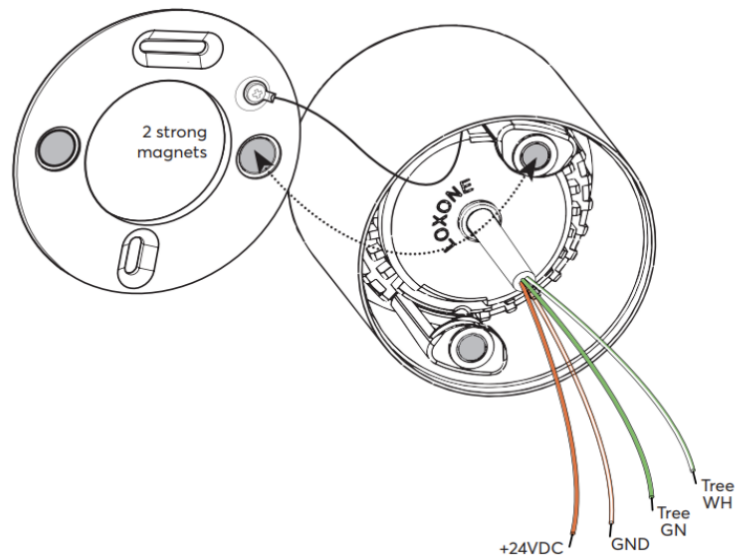

Datasheet

LED Ceiling Spot

RGBW Tree White

Part No: 100503

About the product

The LED ceiling spotlight RGBW Tree with **warm white and colored light** is controlled via the LOXONE **Tree System**. This means that no additional dimmer is necessary. Thanks to the fastening magnets, **easy installation** is guaranteed. The ceiling spotlight is characterized by a **long service life** of over 25,000 operating hours.

Connections

Wire cross-section	Connection Cables: 0.75mm ² / AWG18 Connection Terminals: 0.14 ... 4mm ² / AWG24 ... AWG12
Stripping length	Connection Cables: 5mm / 0.2" Connection Terminals: 11mm / 0.43"
Temperature resistance	Connection Cables: max. 70°C / 158°F Connection Terminals: max. 85°C / 185°F
Length	Connection Cables: 120mm / 4.72" Connection Terminals: -

Connection Diagram

Connection Diagram

Product Characteristics

Colours	White: RAL 9003
Material	Aluminium and acrylic glass
Finish	Matte

Weight & Dimensions

Net weight	369g
Total weight	423 g
Product dimensions	D: 80mm (3.15") H: 70mm (2.75")

Product dimensions drawing

Pack size	94x82x83.5mm / 3.70x3.23x3.29" (LxWxH)
-----------	--

Certifications & Standards

Safety class	IP20
--------------	------

Certifications

Installation must be carried out by a qualified electrician in accordance with the relevant regulations.