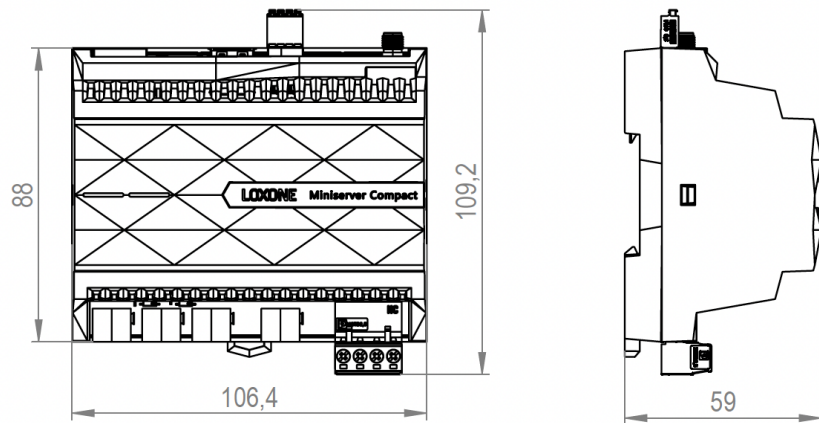

## Connection Diagram

Connection Diagram

## Weight & Dimensions

Net weight	170 g
Total weight	220 g
Product dimensions	106.4x88x59mm / 4.19x3.46x2.32" (LxWxH), 6 division units

Product dimensions drawing

Pack size	122x116x63 / 4.80x4.57x2.48" (LxWxH)
-----------	--------------------------------------