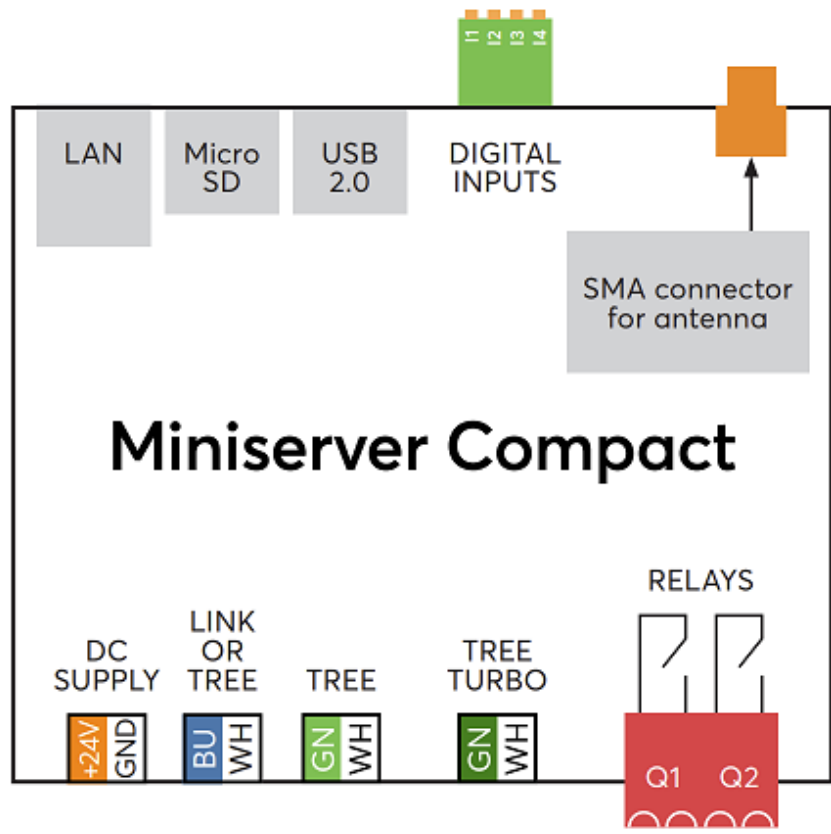

## Connection Terminals

Terminal type	DC Supply, Link, Tree, Tree Turbo: DG220B; copper/aluminium, solid wire only Digital Inputs: FMC 0.5; copper/aluminium, solid wire only Relay Outputs: MSTB 2.5 HC
Wire cross-section	DC Supply, Link, Tree, Tree Turbo: 0.28 ... 0.8mm <sup>2</sup> AWG23 ... 18 Digital Inputs: 0.14 ... 0.5mm <sup>2</sup> AWG26 ... 20 Relay Outputs: 0.2 ... 2.5mm <sup>2</sup> / AWG24 ... 12 Load > 12A: 2.5mm <sup>2</sup> / AWG12
Stripping length	DC Supply, Link, Tree, Tree Turbo: 5 ... 6mm 0.2 ... 0.24" Digital Inputs: 7mm / 0.28" Relay Outputs: 7mm / 0.28"
Tightening torque	DC Supply, Link, Tree, Tree Turbo: - Digital Inputs: - Relay Outputs: 0.5 ... 0.6Nm / 0.37 ... 0.44 lbf ft
Temperature resistance	DC Supply, Link, Tree, Tree Turbo: -40 ... 105°C / -40 ... 221°F Digital Inputs: -40 ... 70 °C / -40 ... 158°F Relay Outputs: -40 ... 70 °C / -40 ... 158°F

## Connection Diagram

Connection Diagram