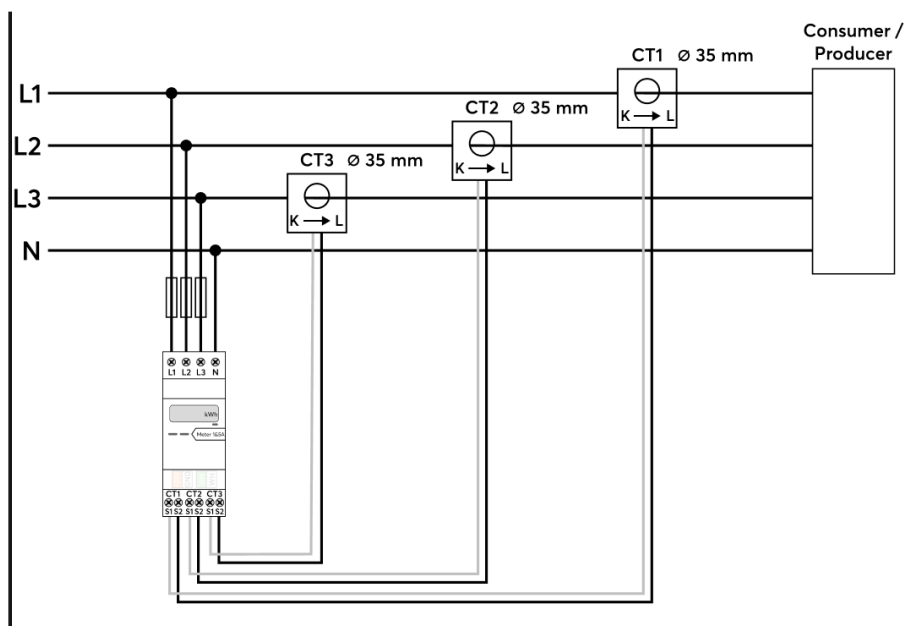

## Secondary Output Cable

Wire cross-section | 1.5 mm<sup>2</sup> / AWG 16

Length | 2 m

Termination | tinned wire ends (5 ... 10 mm)

## Connection Diagram

Connection Diagram