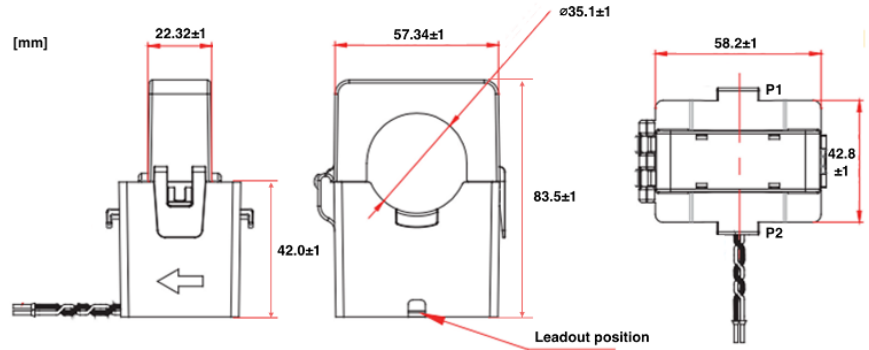

## Connection Diagram

Connection Diagram

## Weight & Dimensions

Net weight 1.28 kg

Total weight 1.33 kg

Product dimensions drawing