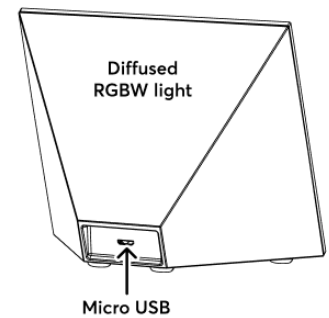

Interfaces

LOXONE Air	868 MHz (SRD Band Europe), 4 channels, max. 15.1 mW e.r.p. 915 MHz (ISM Band Region 2), 10 channels, max. 13.2 mW internal antenna

Ambient Conditions

Temperature	-40 ... 35 °C / -40 ... 91 °F
Humidity	max. 95 % RH (non-condensing)
Ingress protection	IP30

Connection Diagram

Connection Diagram

Product Characteristics

Colours	White: RAL 9002
Finish	Matte