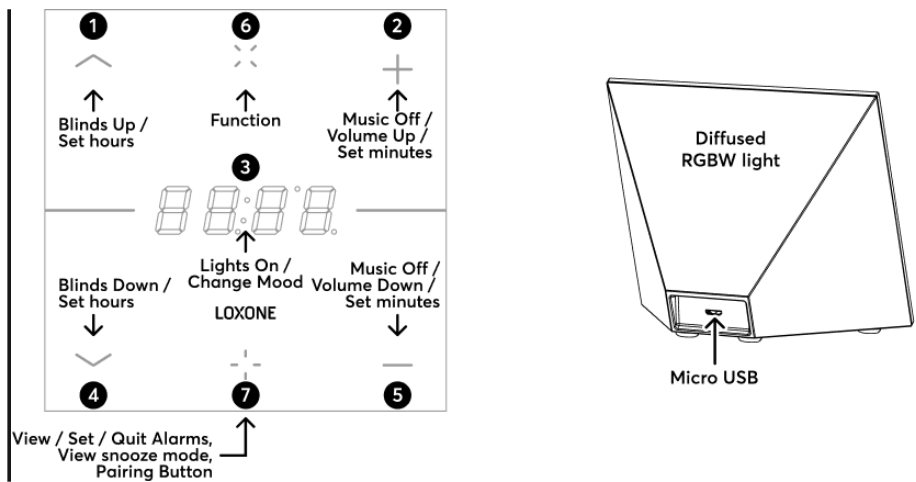

Interfaces

LOXONE Air	868 MHz (SRD Band Europe), 4 channels, max. 15.1 mW e.r.p. 915 MHz (ISM Band Region 2), 10 channels, max. 13.2 mW internal antenna

Ambient Conditions

Temperature	-40 ... 35 °C / -40 ... 91 °F
Humidity	max. 95 % RH (non-condensing)
Ingress protection	IP30

Connection Diagram

Connection Diagram

Product Characteristics

Colours	White: RAL 9003
Finish	Matte