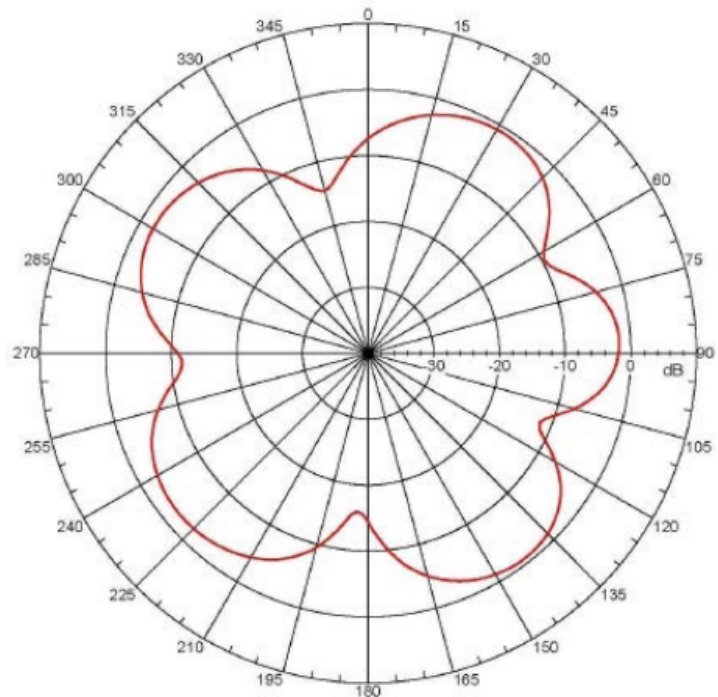

Radiation Pattern

Radiation pattern

Far-field amplitude at 880 MHz

Installation must be carried out by a qualified electrician in accordance with the relevant regulations.

Published by

Loxone Electronics GmbH
Smart Home 1
4154 Kollerschlag
Austria
Tel: +43 7287 7070-0
loxone.com

Loxone UK Ltd.
The Forum
Station Road
Theale, RG7 4RA
United Kingdom