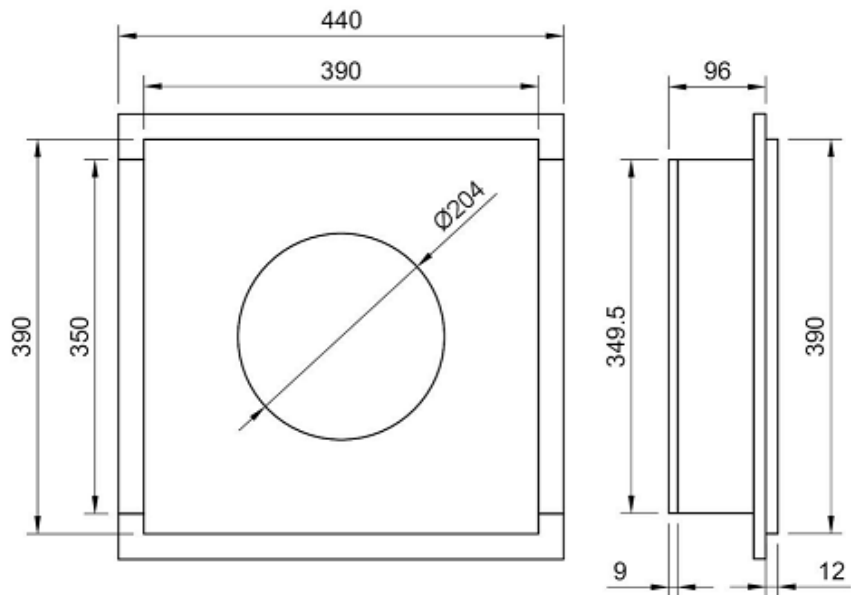

Weight & Dimensions

Net weight	3 kg
Total weight	3.6 kg
Interior volume	9.1 L
Installation depth	108 mm / 4.25" (incl. baffle)
Speaker outlet Ø	204 mm / 8.03"
Cable feed	2 x 15 mm / 2 x 0.59"
Product dimensions	390 x 390 mm / 15.35" x 15.35"

Product dimensions drawing

Installation must be carried out by a qualified electrician in accordance with the relevant regulations.

Published by

Loxone Electronics GmbH
Smart Home 1
4154 Kollerschlag
Austria
Tel: +43 7287 7070-0
loxone.com

Loxone UK Ltd.
The Forum
Station Road
Theale, RG7 4RA
United Kingdom